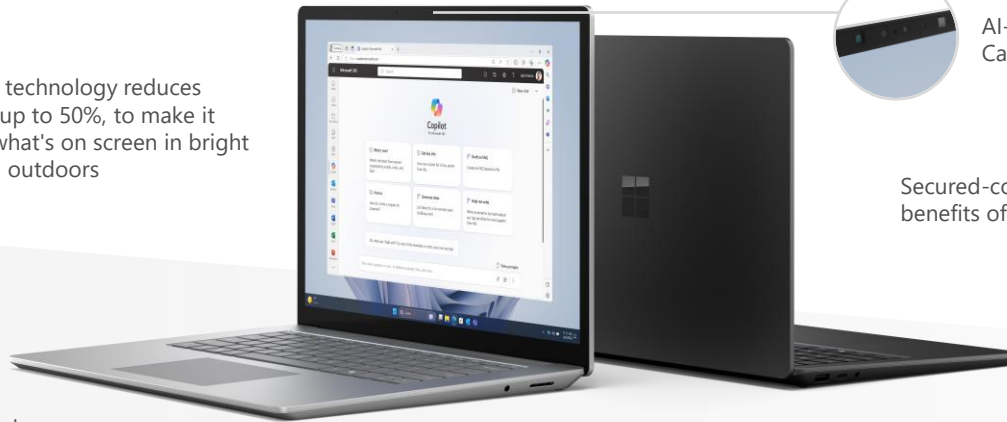

Relentless power for demanding workloads

Fuel productivity through a full workday with power and performance designed to keep pace with business.

Productivity realized with Microsoft Copilot*

Experience Microsoft Copilot* in ways only Surface can create, with detailed support for inclusive styles of work.

A sleek and durable Microsoft design

Surface Laptop 6 will surpass expectations: meticulously crafted, designed for longevity, and featuring collaborative tools and AI-driven features.

Multi-layered security and manageability

Windows 11's industry-leading security safeguards sensitive data, and remote management provides protection at every layer—hardware, firmware, application, cloud, and identity.

Windows 11 Pro

Anti-reflective technology reduces reflections by up to 50%, to make it easier to see what's on screen in bright light and even outdoors

Up to 19 hours of battery life¹ and supported fast charging²

AI-enhanced 1080p HD Studio Camera with Windows Studio Effects

Secured-core PC designed to elevate the benefits of Windows 11 security

Intel® Core™ Ultra processor H-series with up to 2x faster performance³

Optional integrated smart card reader on select models in select markets⁴

Simplified repairs and replaceable parts including the motherboard and battery⁵

Multitasking with Surface Laptop 6 and Windows 11 Pro AI experiences, intelligent workflows, and unmatched personalization

Omnisonic® Speakers with Dolby® Atmos®⁶ and dual Studio Mics with voice focus⁷